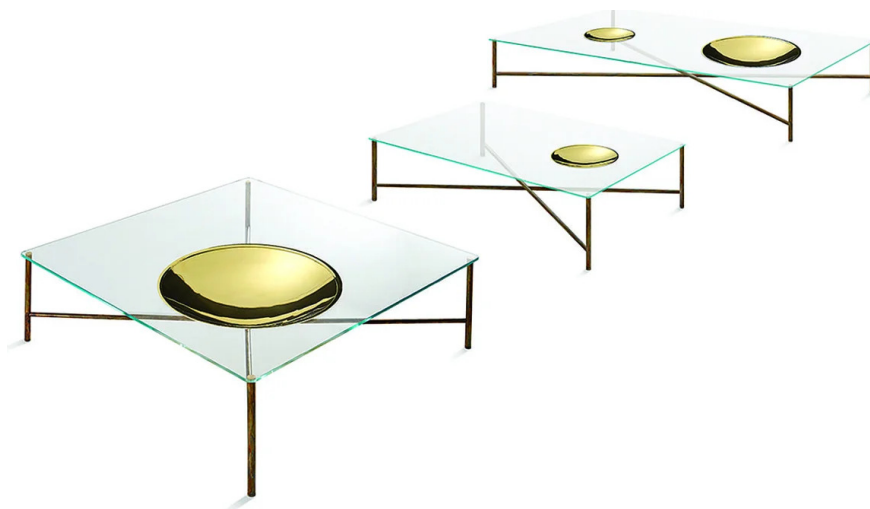

# Golden Moon

Massimo Castagna  
2015

Coffee table with 12mm extralight tempered glass top or painted glass as per samples in the bright or satin version. Also available with 12mm smoked "grigio Italia" glass top. Bright brass plate. Structure in hand burnished brass. The hand burnished brass finish looks naturally spotted and irregular. Due to this craftmade processing, each product is unique and exclusive. On request, version without bright brass plate.

## Cm (L x P x H)

100 x 60 x 35

100 x 100 x 35

130 x 70 x 35

## Inches (L x P x H)

39½ x 23¾ x 14

39½ x 39½ x 14

51¼ x 27¾ x 14